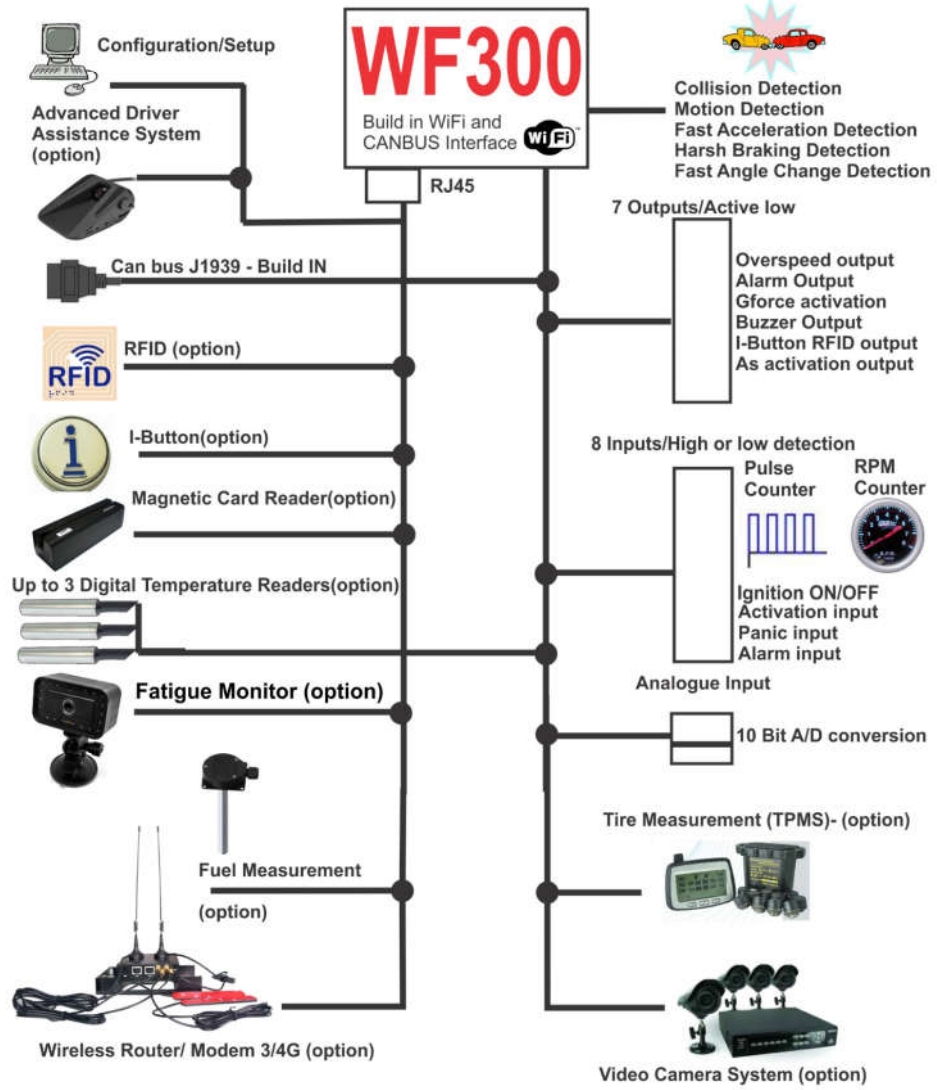

WF300 WiFi-Tracker

In Depth Specification

For Additional Support Find Us Here

TrackOneGPS
Innovative High Performance Solutions

TrackOneGPS.Com