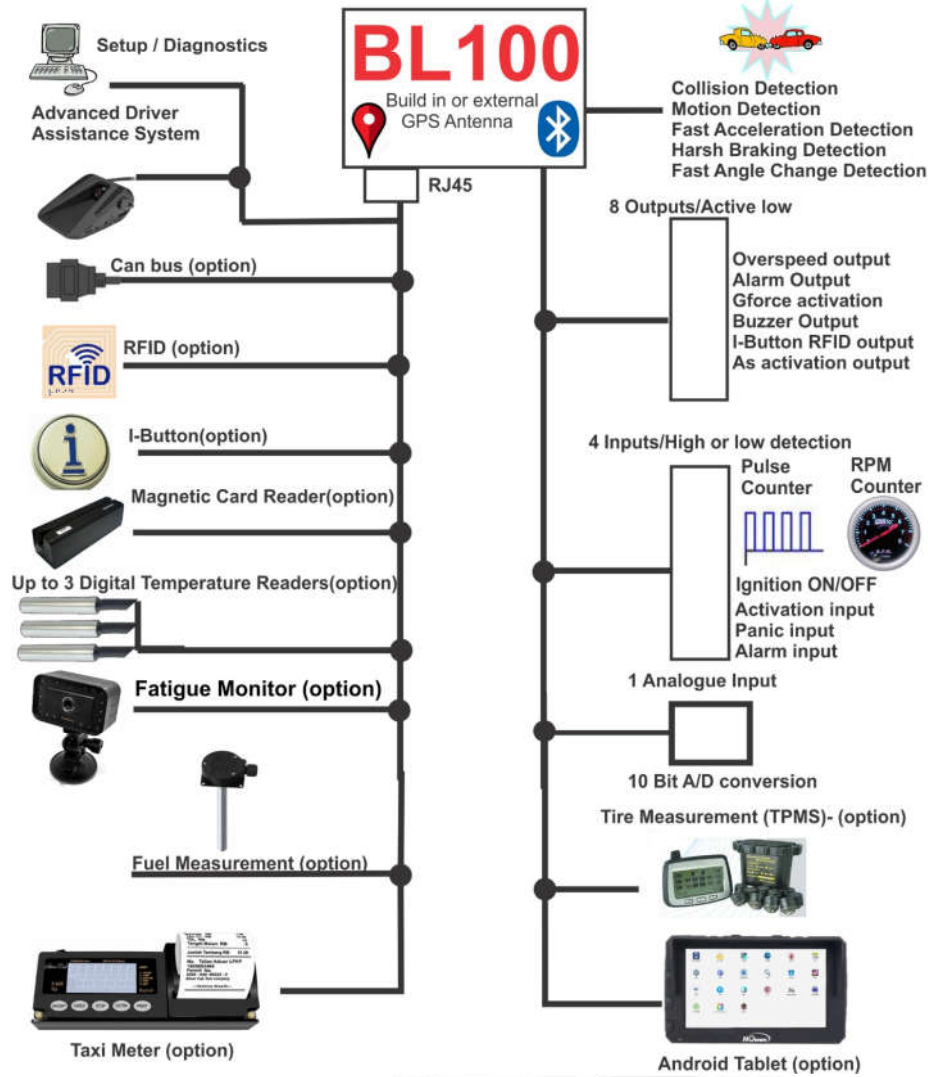

For Additional Support Find Us Here

TrackOneGPS
Innovative High Performance Solutions

TrackOneGPS.Com