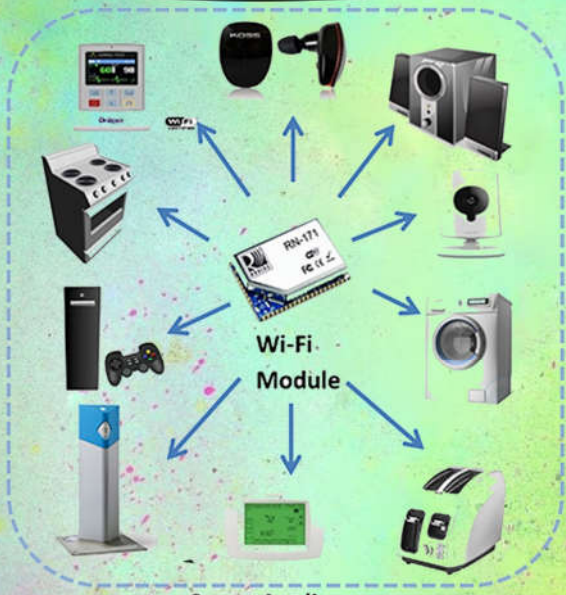

W100 WiFi MODULE

Uses For The W100 Module

Connecting 1000's Of Devices To The IOT

PC, Tablet, or Smartphone with User Interface Applications

Integrating Wi-Fi in Smart Appliances.

More Information Here

Or At TrackOneGPS.com