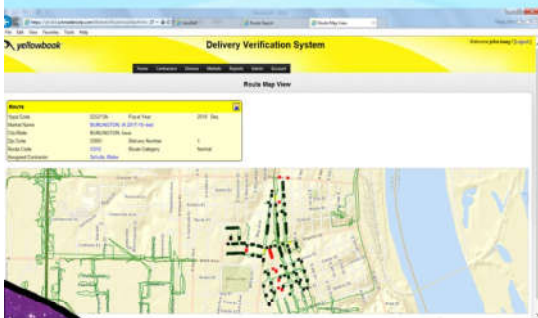

Specifictaion

- 20+ Hours Of Operating Time
- 2 Buttons, Power And Mark
- Works With All PC OS
- Direct Connection Via USB
- Google Earth Integration
- 1 Meter Accuracy*
- Hand Held

Online Data Reading