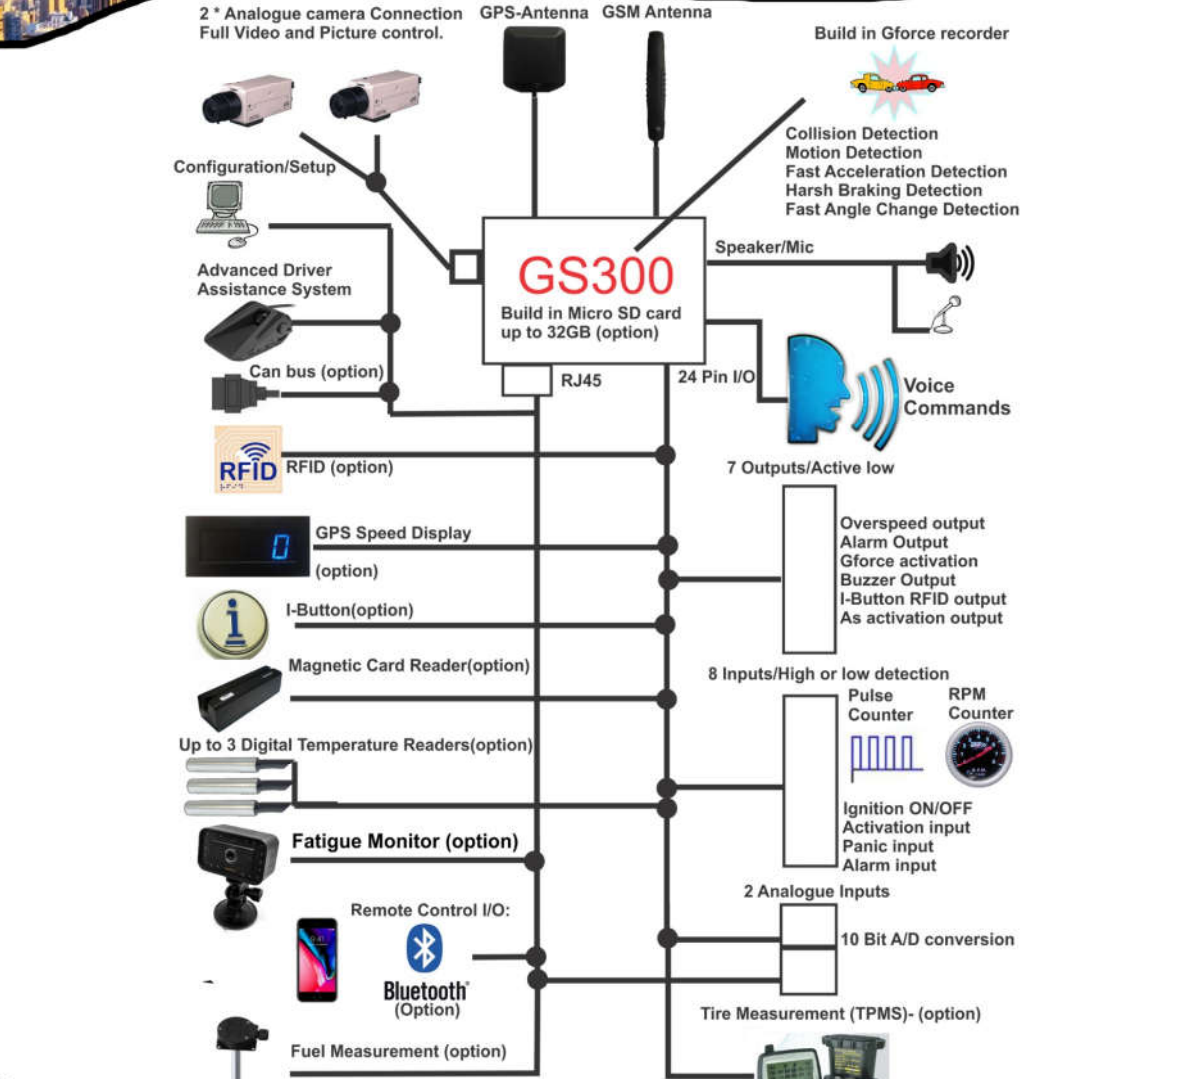

GS300 3G-Tracker

In Depth Specification

For Additional Support Find Us Here

TrackOneGPS
Innovative High Performance Solutions

TrackOneGPS.Com